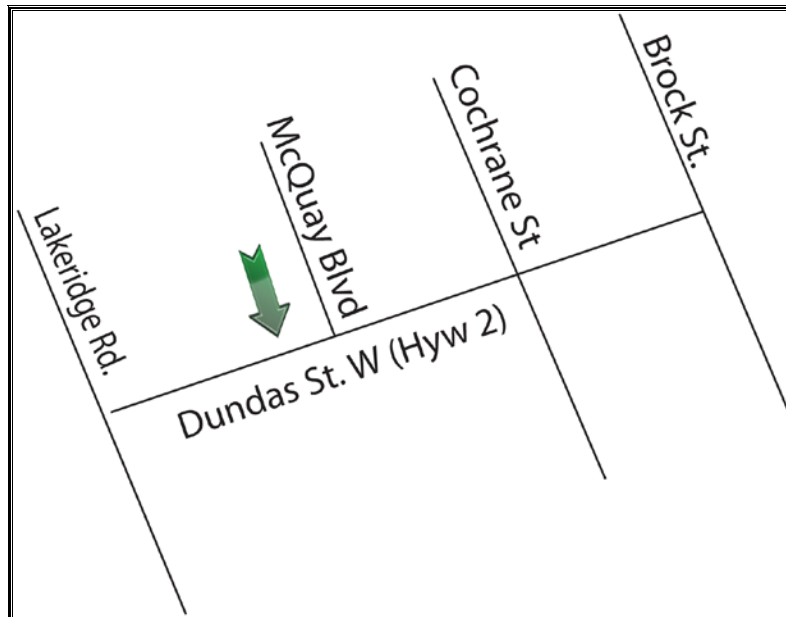

910 Dundas St. W. Whitby, Ontario L1P 1P7

905-665-2353

Business Hours

Monday 9-8
Tuesday 9-8
Wednesday 9-8
Thursday 9-8
Friday 9-5
Saturday 9-5
Sunday 11-3